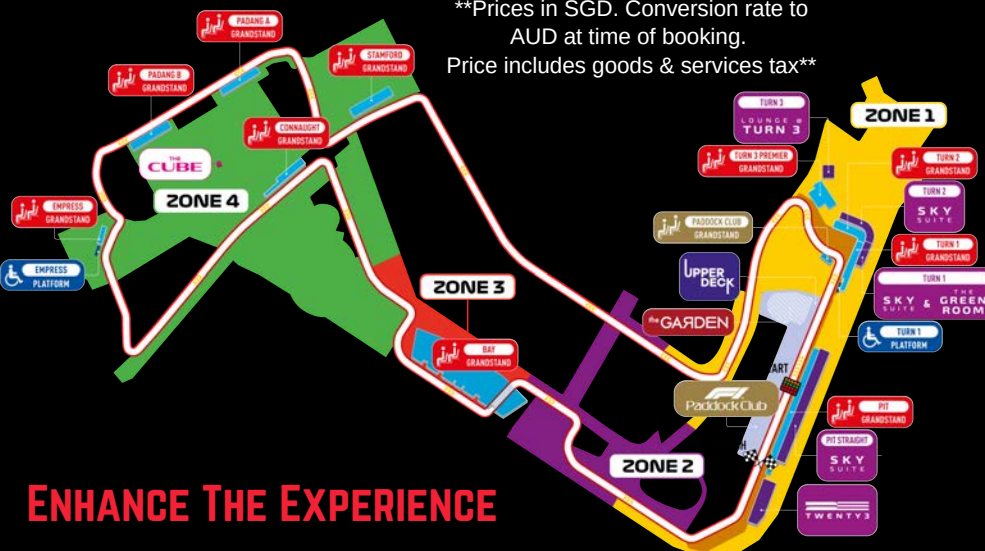

# SINGAPORE AIRLINES SINGAPORE GRAND PRIX 2020

**18- 20 SEPTEMBER, 2020**

**Marina Bay Street Circuit**

When the sun sets, darkness falls and 1,600 floodlights powering up the Marina Bay Street Circuit come alive - the Singapore race sparks into action with man and machine going wheel-to-wheel on the meandering mean streets in the ultimate pursuit of speed.

## HOSPITALITY 3 DAY TICKET

Formula 1 Paddock Club™	Paddock Club™	\$9,501.60
Sky Suite	Pit Straight	\$7,864.50
Twenty3	Turn 23	\$6,259.50
The Green Room	Turn 1	\$4,440.50
Lounge@Turn 3	Turn 3	\$3,156.50

**FORMULA 1**

**AUSTRALIAN**  
**SPORTS**  
**MARKETING**

**SINGAPORE AIRLINES**  
**SINGAPORE**  
**GRAND PRIX 2020**

**GRANDSTAND**

**3 DAY TICKET**

**EARLY BIRD**

04 DEC 19 - 12 MAY 20

Turn 3 Premier Grandstand	\$2,228.00	\$2,088.00
Super Pit Grandstand	\$1,488.00	\$1,288.00
Pit Grandstand	\$1,288.00	\$1,008.00
Turn 1 Grandstand	\$1,288.00	\$1,008.00
Turn 2 Grandstand	\$1,288.00	\$1,008.00
Connaught Grandstand	\$598.00	\$498.00
Padang Grandstand	\$598.00	\$498.00
Empress Grandstand	\$498.00	\$448.00
Stamford Grandstand	\$498.00	\$448.00
Bay Grandstand	\$328.00	\$298.00
Premier Walkabout	\$498.00	\$448.00

**PIT COMBINATION**

Friday Padang	Saturday Stamford	Sunday Pit
Price SGD \$988.00		

**STAMFORD COMBINATION**

Friday Pit	Saturday Padang	Sunday Stamford
Price SGD \$598.00		

\*\*Prices in SGD. Conversion rate to AUD at time of booking.  
 Price includes goods & services tax\*\*